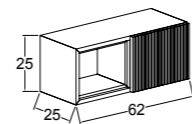

KOBOS BELLA 62 CM
KAPAKLI VE MASİF AÇIK
RAFLI DOLAP
/ KOBOS BELLA 62 CM
CABINET WITH DOORS AND
SOLID OPEN SHELVES