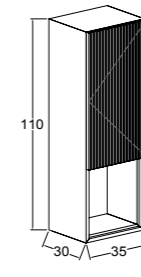

KOBOS BELLA 110 CM
BOY DOLAP L - R
/ KOBOS BELLA 110CM
TALL CABINET L - R

Lake Kaplama

Tam Açılır

Yavaş Kapanır

Bas Aç

Lavabo seçimi için s.106 - s.107
uyum tablosunu inceleyin
See compatibility table on
p.106 - p.107 for washbasin selection.