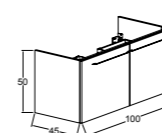

KOBOS SERENITY 100 CM
KAPAKLI LAVABO DOLABI
/ KOBOS SERENITY 100 CM
WASHBASIN CABINET WITH DOOR