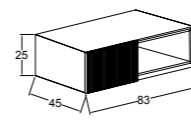

KOBOS BELLA 83 CM  
ÇEKMECELİ VE MASİF  
AÇIK RAFLI DOLAP  
/ KOBOS BELLA 83 CM  
CABINET WITH DRAWERS AND  
SOLID OPEN SHELVES

KOBOS BELLA 80 CM  
LAVABO DOLABI  
/ KOBOS BELLA 80 CM  
WASHBASIN CABINET