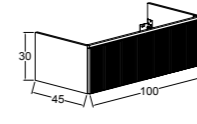

KOBOS BELLA 83 CM  
ÇEKMECELİ VE MASİF  
AÇIK RAFLI DOLAP  
/ KOBOS BELLA 83 CM  
CABINET WITH DRAWERS AND  
SOLID OPEN SHELVES

KOBOS BELLA 80 CM  
LAVABO DOLABI  
/ KOBOS BELLA 80 CM  
WASHBASIN CABINET