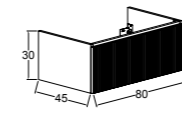

KOBOS BELLA 83 CM  
ÇEKMECELİ VE MASİF  
AÇIK RAFLI DOLAP  
/ KOBOS BELLA 83 CM  
CABINET WITH DRAWERS AND  
SOLID OPEN SHELVES

KOBOS BELLA 80 CM  
LAVABO DOLABI  
/ KOBOS BELLA 80 CM  
WASHBASIN CABINET