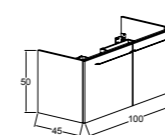

KOBOS SERENITY 100 CM
KAPAKLI LAVABO DOLABI
/ KOBOS SERENITY 100 CM
WASHBASIN CABINET WITH DOOR