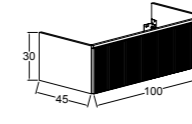

KOBOS BELLA 83 CM  
ÇEKMECELİ VE MASİF  
AÇIK RAFLI DOLAP  
/ KOBOS BELLA 83 CM  
CABINET WITH DRAWERS AND  
SOLID OPEN SHELVES

KOBOS BELLA 80 CM  
LAVABO DOLABI  
/ KOBOS BELLA 80 CM  
WASHBASIN CABINET