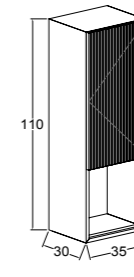

KOBOS BELLA 110 CM
BOY DOLAP L - R
/ KOBOS BELLA 110CM
TALL CABINET L - R

Lake Kaplama

Tam Açılır

Yavaş Kapanır

Bas Aç