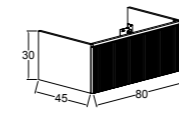

KOBOS BELLA 83 CM  
ÇEKMECELİ VE MASİF  
AÇIK RAFLI DOLAP  
/ KOBOS BELLA 83 CM  
CABINET WITH DRAWERS AND  
SOLID OPEN SHELVES

KOBOS BELLA 80 CM  
LAVABO DOLABI  
/ KOBOS BELLA 80 CM  
WASHBASIN CABINET