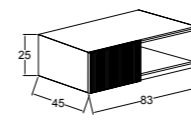

KOBOS BELLA 83 CM  
ÇEKMECELİ VE MASİF  
AÇIK RAFLI DOLAP  
/ KOBOS BELLA 83 CM  
CABINET WITH DRAWERS AND  
SOLID OPEN SHELVES

KOBOS BELLA 80 CM  
LAVABO DOLABI  
/ KOBOS BELLA 80 CM  
WASHBASIN CABINET