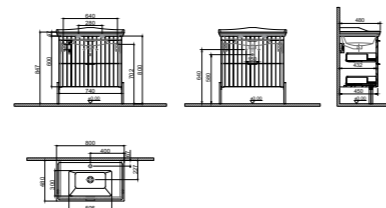

WxDxH 80x45x60 cm

- Waste trap and strainer: These components are not included and must be purchased separately.
- Washbasin and Countertop: Not included in the product. Please refer to the product compatibility matrix/chart to select and order it separately.
- "Chrome Leg" and "Chrome Handle" are included. other colors must be ordered separately.