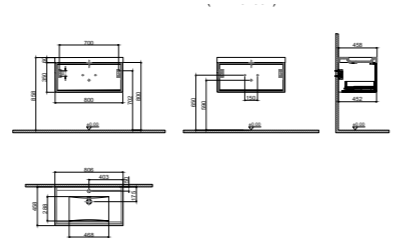

FRAME

Product Code	Product Descriptions	Exterior / Interior Material	Price

KB710018	NEW FRAME 80 CM VANITY UNIT BIANCO	MDF MATT LACQUER PAINT FINISH	346,00 €
KB710019	NEW FRAME 80 CM VANITY UNIT LIGHT GREY	MDF MATT LACQUER PAINT FINISH	346,00 €
KB710020	NEW FRAME 80 CM VANITY UNIT BLUE GREY	MDF MATT LACQUER PAINT FINISH	346,00 €

WxDxH 80x45x35 cm

- Waste trap and strainer: These components are not included and must be purchased separately.
- Washbasin and Countertop: Not included in the product. Please refer to the product compatibility matrix/chart to select and order it separately.

KB710021	NEW FRAME 100 CM VANITY UNIT BIANCO	MDF MATT LACQUER PAINT FINISH	370,00 €
KB710022	NEW FRAME 100 CM VANITY UNIT LIGHT GREY	MDF MATT LACQUER PAINT FINISH	370,00 €
KB710023	NEW FRAME 100 CM VANITY UNIT BLUE GREY	MDF MATT LACQUER PAINT FINISH	370,00 €

- Waste trap and strainer: These components are not included and must be purchased separately.
- Washbasin and Countertop: Not included in the product. Please refer to the product compatibility matrix/chart to select and order it separately.