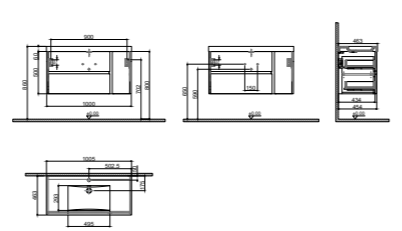

LINEAR

Product Code	Product Descriptions	Exterior / Interior Material	Price

KB710080	LINEAR 100 CM VANITY UNIT ANTHRACITE	MATT PET FOLIO FINISH OVER MDF	346,00 €
KB710081	LINEAR 100 CM VANITY UNIT BIANCO	MATT PET FOLIO FINISH OVER MDF	346,00 €
KB710082	LINEAR 100 CM VANITY UNIT LIGHT GREY	MATT PET FOLIO FINISH OVER MDF	346,00 €

WxDxH 100x45x50 cm

- Waste trap and strainer: These components are not included and must be purchased separately.
- Washbasin and Countertop: Not included in the product. Please refer to the product compatibility matrix/chart to select and order it separately.

- All furniture is covered by a 2-year warranty.
- Please refer to the technical drawings for the exact dimensions of all products.

LINEAR

Product Code	Product Descriptions	Exterior / Interior Material	Price

KB710086	LINEAR TALL CABINET BIANCO L-R	MATT PET FOLIO FINISH OVER MDF	239,00 €
KB710087	LINEAR TALL CABINET ANTHRACITE L-R	MATT PET FOLIO FINISH OVER MDF	239,00 €
KB710088	LINEAR TALL CABINET LIGHT GREY L-R	MATT PET FOLIO FINISH OVER MDF	239,00 €

WxDxH 35x35x140 cm

- All furniture is covered by a 2-year warranty.
- Please refer to the technical drawings for the exact dimensions of all products.