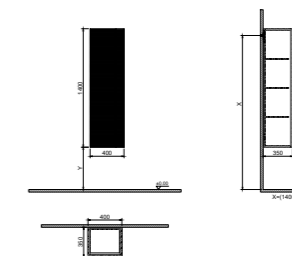

WxDxH 40x35x140 cm

KB3VTR1000	VANESSA INTEGRATED GLASS BASIN, DEEP BLUE, 100X50 CM	INTEGRATED	152,00 €
KB5VTR1000	VANESSA INTEGRATED GLASS BASIN, MINK, 100X50 CM	INTEGRATED	152,00 €

WxDxH 100x50x1 cm

- The Vanessa model is compatible with the Vanessa sink and not suitable for use with other sinks WITH TAP AND OVERFLOW HOLES