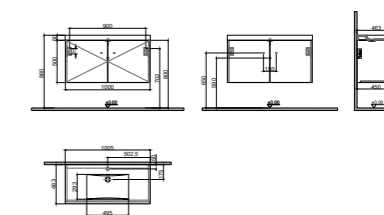

- All furniture is covered by a 2-year warranty.
- Please refer to the technical drawings for the exact dimensions of all products.