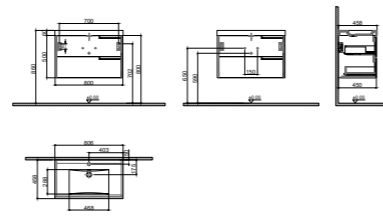

EYLÜL

Product Code	Product Descriptions	Exterior / Interior Material	Price

KB100043	EYLÜL 80 CM VANITY UNIT WHITE	MDF MATT LACQUER PAINT FINISH	436,00 €
KB100044	EYLÜL 80 CM VANITY UNIT INDIGO GREY	MDF MATT LACQUER PAINT FINISH	436,00 €
KB100045	EYLÜL 80 CM VANITY UNIT VANILLA	MDF MATT LACQUER PAINT FINISH	436,00 €
KB710107	EYLÜL 80 CM VANITY UNIT ARGENTO	MDF MATT LACQUER PAINT FINISH	436,00 €

- Waste trap and strainer: These components are not included and must be purchased separately.
- Washbasin and Countertop: Not included in the product. Please refer to the product compatibility matrix/chart to select and order it separately.

KB100047	EYLÜL 100 CM VANITY UNIT WHITE	MDF MATT LACQUER PAINT FINISH	463,00 €
KB100048	EYLÜL 100 CM VANITY UNIT INDIGO GREY	MDF MATT LACQUER PAINT FINISH	463,00 €
KB100049	EYLÜL 100 CM VANITY UNIT VANILLA GREY	MDF MATT LACQUER PAINT FINISH	463,00 €
KB710108	EYLÜL 100 CM VANITY UNIT ARGENTO	MDF MATT LACQUER PAINT FINISH	463,00 €