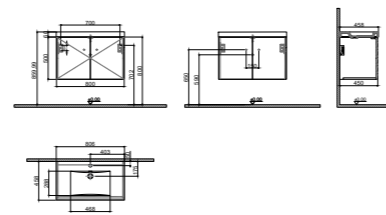

SERENITY

NEW

Product Code	Product Descriptions	Exterior / Interior Material	Price

KB790040	KOBOS SERENITY 80 CM Double Drawer Wall-hung Basin Unit ROSE	MELAMINE FACED PARTICLE BOARD	192,00 €
KB790140	KOBOS SERENITY 80 CM Double Drawer Wall-hung Basin Unit LATTE	MELAMINE FACED PARTICLE BOARD	192,00 €
KB790240	KOBOS SERENITY 80 CM Double Drawer Wall-hung Basin Unit MOON GREY	MELAMINE FACED PARTICLE BOARD	192,00 €
KB790340	KOBOS SERENITY 80 CM Double Drawer Wall-hung Basin Unit CARBON GREY	MELAMINE FACED PARTICLE BOARD	192,00 €

WxDxH 80x45x50 cm

- Waste trap and strainer: These components are not included and must be purchased separately.
- Washbasin and Countertop: Not included in the product. Please refer to the product compatibility matrix/chart to select and order it separately.

KB790440	KOBOS SERENITY 80 CM Double Door Wall-hung Basin Unit Unit ROSE	MELAMINE FACED PARTICLE BOARD	192,00 €
KB790540	KOBOS SERENITY 80 CM Double Door Wall-hung Basin Unit Unit LATTE	MELAMINE FACED PARTICLE BOARD	192,00 €
KB790640	KOBOS SERENITY 80CM Double Door Wall-hung Basin Unit MOON GREY	MELAMINE FACED PARTICLE BOARD	192,00 €
KB790740	KOBOS SERENITY 80CM Double Door Wall-hung Basin Unit CARBON GREY	MELAMINE FACED PARTICLE BOARD	192,00 €

WxDxH 80x45x50 cm

- Waste trap and strainer: These components are not included and must be purchased separately.
- Washbasin and Countertop: Not included in the product. Please refer to the product compatibility matrix/chart to select and order it separately.

- All furniture is covered by a 2-year warranty.
- Please refer to the technical drawings for the exact dimensions of all products.

SERENITY

NEW

Product Code	Product Descriptions	Exterior / Interior Material	Price