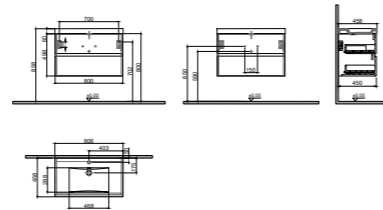

SIMPLE

Product Code	Product Descriptions	Exterior / Interior Material	Price

KB710138	KOBOS SIMPLE 60 CM BATHROOM CABINET SET WHITE	MELAMINE FACED PARTICLE BOARD	182,00 €
KB710139	KOBOS SIMPLE 60 CM BATHROOM CABINET SET MILING OAK	MELAMINE FACED PARTICLE BOARD	182,00 €
KB710140	KOBOS SIMPLE 60 CM BATHROOM CABINET SET LIGHT WALNUT	MELAMINE FACED PARTICLE BOARD	182,00 €
KB710240	KOBOS SIMPLE 60 CM BATHROOM CABINET SET CAMBRIAN	MELAMINE FACED PARTICLE BOARD	182,00 €
KB710340	KOBOS SIMPLE 60 CM BATHROOM CABINET SET GREY	MELAMINE FACED PARTICLE BOARD	182,00 €

WxDxH 60x45x50 cm

- Waste trap and strainer: These components are not included and must be purchased separately.
- Washbasin and Countertop: Not included in the product. Please refer to the product compatibility matrix/chart to select and order it separately.

KB710134	KOBOS SIMPLE 80 CM BATHROOM CABINET SET WHITE	MELAMINE FACED PARTICLE BOARD	187,00 €
KB710135	KOBOS SIMPLE 80 CM BATHROOM CABINET SET MILING OAK	MELAMINE FACED PARTICLE BOARD	187,00 €
KB710136	KOBOS SIMPLE 80 CM BATHROOM CABINET SET LIGHT WALNUT	MELAMINE FACED PARTICLE BOARD	187,00 €
KB710236	KOBOS SIMPLE 80 CM BATHROOM CABINET SET CAMBRIAN	MELAMINE FACED PARTICLE BOARD	187,00 €
KB710336	KOBOS SIMPLE 80 CM BATHROOM CABINET SET GREY	MELAMINE FACED PARTICLE BOARD	187,00 €

- Waste trap and strainer: These components are not included and must be purchased separately.
- Washbasin and Countertop: Not included in the product. Please refer to the product compatibility matrix/chart to select and order it separately.

- All furniture is covered by a 2-year warranty.
- Please refer to the technical drawings for the exact dimensions of all products.

SIMPLE

Product Code	Product Descriptions	Exterior / Interior Material	Price