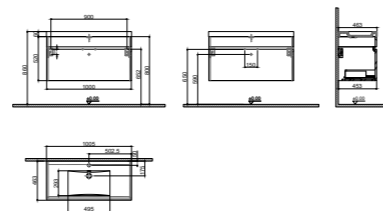

HARMONY

Product Code	Product Descriptions	Exterior / Interior Material	Price

KB710012	NEW HARMONY 80 CM VANITY UNIT ANTHRACITE MEGURO	MATT PET FOLIO FINISH OVER MDF / MELAMINE FACED PARTICLE BOARD	241,00 €
KB710013	NEW HARMONY 80 CM VANITY UNIT BIANCO MEGURO	MATT PET FOLIO FINISH OVER MDF / MELAMINE FACED PARTICLE BOARD	241,00 €
KB710014	NEW HARMONY 80 CM VANITY UNIT LIGHT GREY MEGURO	MATT PET FOLIO FINISH OVER MDF / MELAMINE FACED PARTICLE BOARD	241,00 €

- Waste trap and strainer: These components are not included and must be purchased separately.
- Washbasin and Countertop: Not included in the product. Please refer to the product compatibility matrix/chart to select and order it separately.

KB710015	NEW HARMONY 100 CM VANITY UNIT ANTHRACITE MEGURO	MATT PET FOLIO FINISH OVER MDF / MELAMINE FACED PARTICLE BOARD	252,00 €
KB710016	NEW HARMONY 100 CM VANITY UNIT BIANCO MEGURO	MATT PET FOLIO FINISH OVER MDF / MELAMINE FACED PARTICLE BOARD	252,00 €
KB710017	NEW HARMONY 100 CM VANITY UNIT LIGHT GREY MEGURO	MATT PET FOLIO FINISH OVER MDF / MELAMINE FACED PARTICLE BOARD	252,00 €

- Waste trap and strainer: These components are not included and must be purchased separately.
- Washbasin and Countertop: Not included in the product. Please refer to the product compatibility matrix/chart to select and order it separately.

- All furniture is covered by a 2-year warranty.
- Please refer to the technical drawings for the exact dimensions of all products.

HARMONY

Product Code	Product Descriptions	Exterior / Interior Material	Price