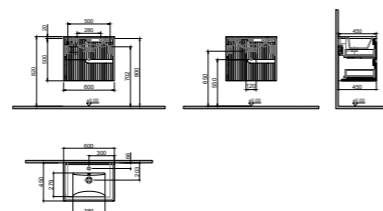

INFINITY

Product Code	Product Descriptions	Exterior / Interior	Price

KB100031	INFINITY 60 CM VANITY UNIT WHITE	MDF MATT LACQUER PAINT FINISH	427,00 €
KB100032	INFINITY 60 CM VANITY UNIT INDIGO GREY	MDF MATT LACQUER PAINT FINISH	427,00 €
KB100033	INFINITY 60 CM VANITY UNIT VANILLA	MDF MATT LACQUER PAINT FINISH	427,00 €
KB100034	INFINITY 60 CM VANITY UNIT GREEN	MDF MATT LACQUER PAINT FINISH	427,00 €
KB710113	INFINITY 60 CM VANITY UNIT ARGENTO	MDF MATT LACQUER PAINT FINISH	427,00 €

WxDxH 60x45x50 cm

- Waste trap and strainer: These components are not included and must be purchased separately.
- Washbasin and Countertop: Not included in the product. Please refer to the product compatibility matrix/chart to select and order it separately.

KB100035	INFINITY 80 CM VANITY UNIT WHITE	MDF MATT LACQUER PAINT FINISH	437,00 €
KB100036	INFINITY 80 CM VANITY UNIT INDIGO GREY	MDF MATT LACQUER PAINT FINISH	437,00 €
KB100037	INFINITY 80 CM VANITY UNIT VANILLA	MDF MATT LACQUER PAINT FINISH	437,00 €
KB100038	INFINITY 80 CM VANITY UNIT GREEN	MDF MATT LACQUER PAINT FINISH	437,00 €
KB710114	INFINITY 80 CM VANITY UNIT ARGENTO	MDF MATT LACQUER PAINT FINISH	437,00 €

WxDxH 80x45x50 cm

- Waste trap and strainer: These components are not included and must be purchased separately.
- Washbasin and Countertop: Not included in the product. Please refer to the product compatibility matrix/chart to select and order it separately.