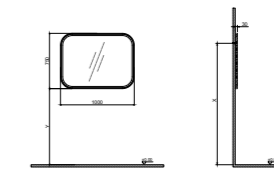

WxDxH 100x3x75 cm

- 30 MM MDF LACQUER PAINT MATT FINISH
- 4 MM MIRROR - Led Lighting
- 4000K and IP44,
- It should be connected directly to 220V power and should not be controlled from a room switch or a second switch.