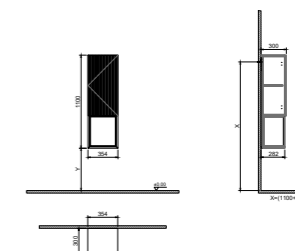

- All furniture is covered by a 2-year warranty.
- Please refer to the technical drawings for the exact dimensions of all products.