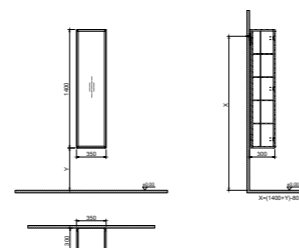

WxDxH 35x30x140 cm

- All furniture is covered by a 2-year warranty
- Please refer to the technical drawings for the exact dimensions of all products.

LUMIA NEW

Product Code	Product Descriptions	Exterior / Interior Material	Price
--------------	----------------------	------------------------------	-------