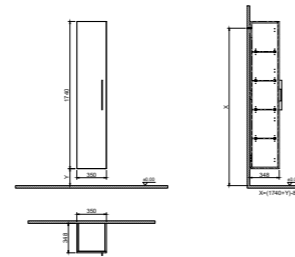

- All furniture is covered by a 2-year warranty.
- Please refer to the technical drawings for the exact dimensions of all products.

GLOW

Product Code	Product Descriptions	Exterior / Interior Material	Price

KB500000	KOBOS GLOW DECORATIVE ALUMINIUM OPEN SHELF 80 CM	ALUMINIUM	245,00 €

WxDxH 80x45x25 cm

- Washbasin cabinet is not included.

KB500001	KOBOS GLOW DECORATIVE ALUMINIUM OPEN SHELF 100 CM	ALUMINIUM	275,00 €

WxDxH 100x45x25 cm

- Washbasin cabinet is not included.

Compatible Washbasins

VB012M42U003Y01102	INTEGRATED WASH BASIN, GLOW 80X48 CM	INTEGRATED CERAMIC	90,00 €

WxDxH 80x48x10 cm

BRIGHT WHITE

- WITH TAP AND OVERFLOW HOLES

VB012A32U003Y01102	INTEGRATED WASH BASIN, GLOW 100X48 CM	INTEGRATED CERAMIC	114,00 €

WxDxH 100x48x10 cm

BRIGHT WHITE

- WITH TAP AND OVERFLOW HOLES

- All furniture is covered by a 2-year warranty.
- Please refer to the technical drawings for the exact dimensions of all products.