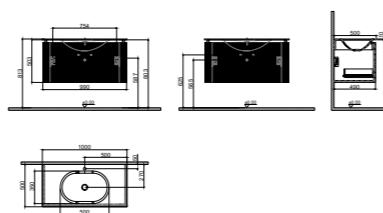

KB800011	KOBOS VANESSA 120 CM Wall-hung Ribbed Glass MDF Drawer Vanity Unit DEEP BLUE	RIBBED GLASS COVERED MDF	625,00 €
KB810011	KOBOS VANESSA 120 CM Wall-hung Ribbed Glass MDF Drawer Vanity Unit VIZON	RIBBED GLASS COVERED MDF	625,00 €

WxDxH 120x50x50 cm