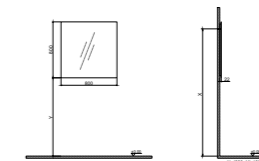

KB710133	KOBOS SIMPLE 100X80 FLAT FRAMLESS MIRROR	MIRROR	80,00 €