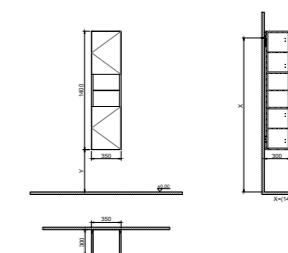

KB800052	KOBOS ZEN Mid. Extension Unit DARK WALNUT A	MELAMINE FACED PARTICLE BOARD	128,00 €
KB800152	KOBOS ZEN Mid. Extension Unit UNIT CARBON GREY	MELAMINE FACED PARTICLE BOARD	128,00 €
KB800252	KOBOS ZEN Mid. Extension Unit UNIT LIGHT WALNUT	MELAMINE FACED PARTICLE BOARD	128,00 €

WxDxH 60x40x20 cm