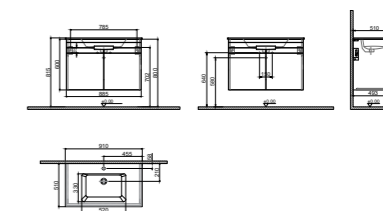

KB710074	META TALL CABINET ANTHRACITE L-R	MATTE PET FOLIO FINISH OVER MDF	288,00 €
KB710075	META TALL CABINET LIGHT GREY L-R	MATTE PET FOLIO FINISH OVER MDF	288,00 €
KB710076	META TALL CABINET BIANCO L-R	MATTE PET FOLIO FINISH OVER MDF	288,00 €

WxDxH 35x35x175 cm