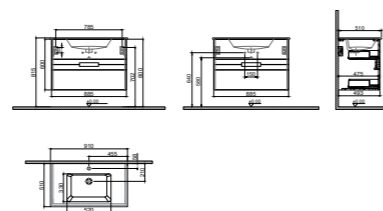

KB710042	META 121 CM VANITY UNIT ANTHRACITE	MATTE PET FOLIO FINISH OVER MDF	329,00 €
KB710043	META 121 CM VANITY UNIT LIGHT GREY	MATTE PET FOLIO FINISH OVER MDF	329,00 €
KB710044	META 121 CM VANITY UNIT BIANCO	MATTE PET FOLIO FINISH OVER MDF	329,00 €

WxDxH 121x50x60 cm

- Waste trap and strainer: These components are not included and must be purchased separately.
- Washbasin and Countertop: Not included in the product. Please refer to the product compatibility matrix/chart to select and order it separately.