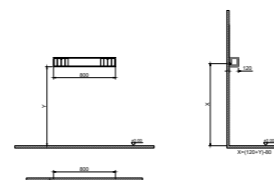

WxDxH 80x12x12 cm

- All furniture is covered by a 2-year warranty
- Please refer to the technical drawings for the exact dimensions of all products.

NOBLE

Product Code	Product Descriptions	Exterior / Interior Material	Price
--------------	----------------------	------------------------------	-------