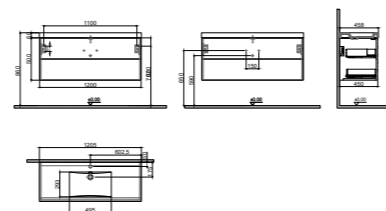

KB800042	KOBOS SERENITY Wall-hung Slim Storage Unit Compact ROSE	MELAMINE FACED PARTICLE BOARD	99,00 €
KB800142	KOBOS SERENITY Wall-hung Slim Storage Unit Compact LATTE	MELAMINE FACED PARTICLE BOARD	99,00 €
KB800242	KOBOS SERENITY Wall-hung Slim Storage Unit Compact MOON GREY	MELAMINE FACED PARTICLE BOARD	99,00 €
KB800342	KOBOS SERENITY Wall-hung Slim Storage Unit Compact CARBON GREY	MELAMINE FACED PARTICLE BOARD	99,00 €

WxDxH 30x30x50 cm