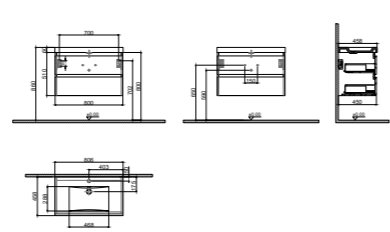

LIGNUM

Product Code	Product Descriptions	Exterior / Interior Material	Price

KB710008	NEW LIGNUM 80 CM VANITY UNIT WATSON	MELAMINE FACED PARTICLE BOARD	326,00 €
KB710009	NEW LIGNUM 80 CM VANITY UNIT MEGURO	MELAMINE FACED PARTICLE BOARD	326,00 €

WxDxH 80x45x50 cm

- Waste trap and strainer: These components are not included and must be purchased separately.
- Washbasin and Countertop: Not included in the product. Please refer to the product compatibility matrix/chart to select and order it separately.

KB710010	NEW LIGNUM 100 CM VANITY UNIT WATSON	MELAMINE FACED PARTICLE BOARD	348,00 €
KB710011	NEW LIGNUM 100 CM VANITY UNIT MEGURO	MELAMINE FACED PARTICLE BOARD	348,00 €

WxDxH 100x45x50 cm