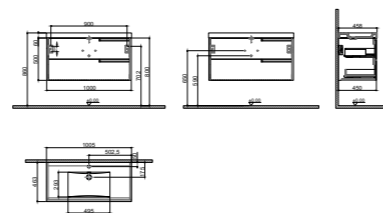

EYLÜL

Product Code	Product Descriptions	Exterior / Interior Material	Price

KB100043	EYLÜL 80 CM VANITY UNIT WHITE	MDF MATT LACQUER PAINT FINISH	436,00 €
KB100044	EYLÜL 80 CM VANITY UNIT INDIGO GREY	MDF MATT LACQUER PAINT FINISH	436,00 €
KB100045	EYLÜL 80 CM VANITY UNIT VANILLA	MDF MATT LACQUER PAINT FINISH	436,00 €
KB710107	EYLÜL 80 CM VANITY UNIT ARGENTO	MDF MATT LACQUER PAINT FINISH	436,00 €

- Waste trap and strainer: These components are not included and must be purchased separately.
- Washbasin and Countertop: Not included in the product. Please refer to the product compatibility matrix/chart to select and order it separately.

KB100047	EYLÜL 100 CM VANITY UNIT WHITE	MDF MATT LACQUER PAINT FINISH	463,00 €
KB100048	EYLÜL 100 CM VANITY UNIT INDIGO GREY	MDF MATT LACQUER PAINT FINISH	463,00 €
KB100049	EYLÜL 100 CM VANITY UNIT VANILLA GREY	MDF MATT LACQUER PAINT FINISH	463,00 €
KB710108	EYLÜL 100 CM VANITY UNIT ARGENTO	MDF MATT LACQUER PAINT FINISH	463,00 €

- Waste trap and strainer: These components are not included and must be purchased separately.
- Washbasin and Countertop: Not included in the product. Please refer to the product compatibility matrix/chart to select and order it separately.

- All furniture is covered by a 2-year warranty.
- Please refer to the technical drawings for the exact dimensions of all products.

EYLÜL

Product Code	Product Descriptions	Exterior / Interior Material	Price

KB400040	EYLÜL TALL CABINET INDIGO GREY	MDF MATT LACQUER PAINT FINISH	356,00 €
KB400038	EYLÜL TALL CABINET WHITE	MDF MATT LACQUER PAINT FINISH	356,00 €
KB400042	EYLÜL TALL CABINET VANILLA GREY	MDF MATT LACQUER PAINT FINISH	356,00 €
KB710109	EYLÜL TALL CABINET ARGENTO	MDF MATT LACQUER PAINT FINISH	356,00 €

WxDxH 35x30x120 cm