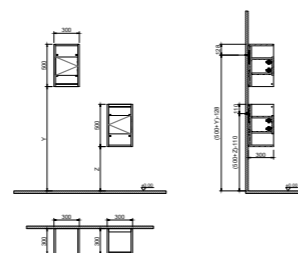

WxDxH 30x30x50 cm

- All furniture is covered by a 2-year warranty.
- Please refer to the technical drawings for the exact dimensions of all products.

SERENITY

NEW

Product Code	Product Descriptions	Exterior / Interior Material	Price
--------------	----------------------	------------------------------	-------