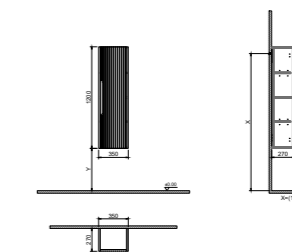

WxDxH 35x30x120 cm

- All furniture is covered by a 2-year warranty.
- Please refer to the technical drawings for the exact dimensions of all products.

FUTURE

80 cm / 100 cm

Body & Cover

MDF MATT LACQUER
PAINT FINISH