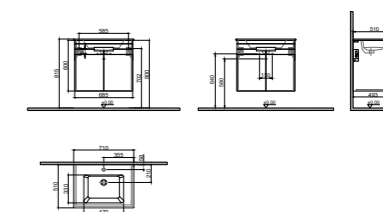

META

Product Code	Product Descriptions	Exterior / Interior Material	Price

KB710055	META 71 CM VANITY UNIT WITH DOORS ANTHRACITE	MATTE PET FOLIO FINISH OVER MDF	196,00 €
KB710056	META 71 CM VANITY UNIT WITH DOORS LIGHT GREY	MATTE PET FOLIO FINISH OVER MDF	196,00 €
KB710057	META 71 CM VANITY UNIT WITH DOORS BIANCO	MATTE PET FOLIO FINISH OVER MDF	196,00 €

WxDxH 71x20x82 cm

- Waste trap and strainer: These components are not included and must be purchased separately.
- Washbasin and Countertop: Not included in the product. Please refer to the product compatibility matrix/chart to select and order it separately.

KB710058	META 91 CM VANITY UNIT WITH DOORS ANTHRACITE	MATTE PET FOLIO FINISH OVER MDF	204,00 €
KB710059	META 91 CM VANITY UNIT WITH DOORS LIGHT GREY	MATTE PET FOLIO FINISH OVER MDF	204,00 €
KB710060	META 91 CM VANITY UNIT WITH DOORS BIANCO	MATTE PET FOLIO FINISH OVER MDF	204,00 €

WxDxH 91x20x82 cm

- Waste trap and strainer: These components are not included and must be purchased separately.
- Washbasin and Countertop: Not included in the product. Please refer to the product compatibility matrix/chart to select and order it separately.