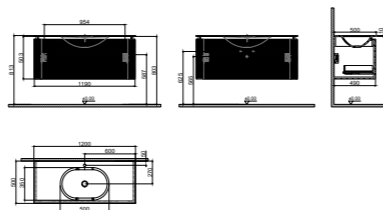

VANESSA

NEW

KOBOS

Product Code	Product Descriptions	Exterior / Interior Material	Price

KB800010	KOBOS VANESSA 100 CM Wall-hung Ribbed Glass MDF Drawer Vanity Unit DEEP BLUE	RIBBED GLASS COVERED MDF	578,00 €
KB810010	KOBOS VANESSA 100 CM Wall-hung Ribbed Glass MDF Drawer Vanity Unit VIZON	RIBBED GLASS COVERED MDF	578,00 €

WxDxH 100x50x50 cm

- Waste trap and strainer: These components are not included and must be purchased separately.
- Washbasin and Countertop: Not included in the product. Please refer to the product compatibility matrix/chart to select and order it separately.

KB800011	KOBOS VANESSA 120 CM Wall-hung Ribbed Glass MDF Drawer Vanity Unit DEEP BLUE	RIBBED GLASS COVERED MDF	625,00 €
KB810011	KOBOS VANESSA 120 CM Wall-hung Ribbed Glass MDF Drawer Vanity Unit VIZON	RIBBED GLASS COVERED MDF	625,00 €

WxDxH 120x50x50 cm

- Waste trap and strainer: These components are not included and must be purchased separately.
- Washbasin and Countertop: Not included in the product. Please refer to the product compatibility matrix/chart to select and order it separately.

- All furniture is covered by a 2-year warranty
- Please refer to the technical drawings for the exact dimensions of all products.

VANESSA

NEW

KOBOS

Product Code	Product Descriptions	Exterior / Interior Material	Price

KB800012	KOBOS VANESSA Wall-hung Ribbed Glass MDF Tall Cabinet DEEP BLUE	RIBBED GLASS COVERED MDF	647,00 €
KB810012	KOBOS VANESSA Wall-hung Ribbed Glass MDF Tall Cabinet VIZON	RIBBED GLASS COVERED MDF	647,00 €

WxDxH 40x35x140 cm

KB3VTR1000	VANESSA INTEGRATED GLASS BASIN, DEEP BLUE, 100X50 CM	INTEGRATED	152,00 €
KB5VTR1000	VANESSA INTEGRATED GLASS BASIN, MINK, 100X50 CM	INTEGRATED	152,00 €

WxDxH 100x50x1 cm