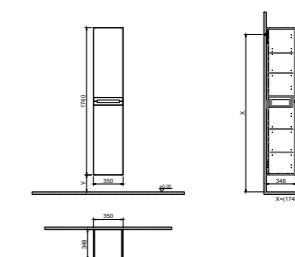

WxDxH 35x35x175 cm

- All furniture is covered by a 2-year warranty.
- Please refer to the technical drawings for the exact dimensions of all products.

META

Product Code	Product Descriptions	Exterior / Interior Material	Price
--------------	----------------------	------------------------------	-------