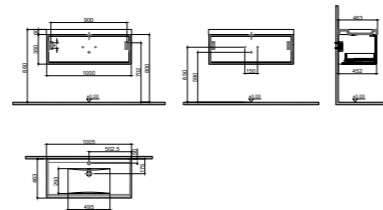

- All furniture is covered by a 2-year warranty.
- Please refer to the technical drawings for the exact dimensions of all products.

FRAME

Product Code	Product Descriptions	Exterior / Interior Material	Price

KB710069	FRAME TALL CABINET BIANCO - L-R	MDF MATT LACQUER PAINT FINISH	420,00 €
KB710070	FRAME TALL CABINET LIGHT GREY - L-R	MDF MATT LACQUER PAINT FINISH	420,00 €
KB710071	FRAME TALL CABINET BLUE GREY - L-R	MDF MATT LACQUER PAINT FINISH	420,00 €

WxDxH 35x30x140 cm