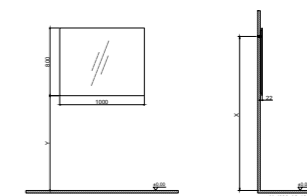

- All furniture is covered by a 2-year warranty.
- Please refer to the technical drawings for the exact dimensions of all products.