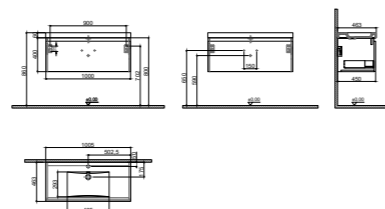

- All furniture is covered by a 2-year warranty.
- Please refer to the technical drawings for the exact dimensions of all products.

ZEN

NEW

KOBOS

Product Code	Product Descriptions	Exterior / Interior Material	Price

KB800051	KOBOS ZEN Tall Cabinet DARK WALNUT A	MELAMINE FACED PARTICLE BOARD	168,00 €
KB800151	KOBOS ZEN Tall Cabinet CARBON GREY	MELAMINE FACED PARTICLE BOARD	168,00 €
KB800251	KOBOS ZEN Tall Cabinet LIGHT WALNUT	MELAMINE FACED PARTICLE BOARD	168,00 €

WxDxH 35x30x140 cm