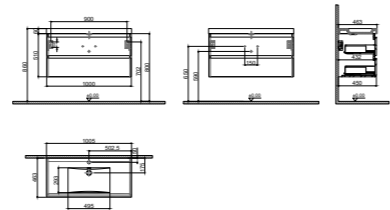

LIGNUM

Product Code	Product Descriptions	Exterior / Interior Material	Price

KB710008	NEW LIGNUM 80 CM VANITY UNIT WATSON	MELAMINE FACED PARTICLE BOARD	326,00 €
KB710009	NEW LIGNUM 80 CM VANITY UNIT MEGURO	MELAMINE FACED PARTICLE BOARD	326,00 €

WxDxH 80x45x50 cm

- Waste trap and strainer: These components are not included and must be purchased separately.
- Washbasin and Countertop: Not included in the product. Please refer to the product compatibility matrix/chart to select and order it separately.

KB710010	NEW LIGNUM 100 CM VANITY UNIT WATSON	MELAMINE FACED PARTICLE BOARD	348,00 €
KB710011	NEW LIGNUM 100 CM VANITY UNIT MEGURO	MELAMINE FACED PARTICLE BOARD	348,00 €

WxDxH 100x45x50 cm

- Waste trap and strainer: These components are not included and must be purchased separately.
- Washbasin and Countertop: Not included in the product. Please refer to the product compatibility matrix/chart to select and order it separately.

- All furniture is covered by a 2-year warranty.
- Please refer to the technical drawings for the exact dimensions of all products.

LIGNUM

Product Code	Product Descriptions	Exterior / Interior Material	Price

KB710072	LIGNUM TALL CABINET WATSON - L-R	MELAMINE FACED PARTICLE BOARD	260,00 €
KB710073	LIGNUM TALL CABINET MEGURO - L-R	MELAMINE FACED PARTICLE BOARD	260,00 €

WxDxH 35x30x140 cm

- All furniture is covered by a 2-year warranty.
- Please refer to the technical drawings for the exact dimensions of all products.