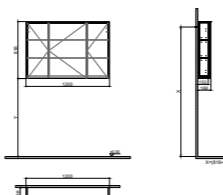

META

Product Code	Product Descriptions	Exterior / Interior Material	Price

KB300000	KOBOS META 71 CM MIRROR CABINET ANTHRACITE	MATTE PET FOLIO FINISH OVER MDF - LED LIGHTING	189,00 €
KB300001	KOBOS META 71 CM MIRROR CABINET LIGHT GREY	MATTE PET FOLIO FINISH OVER MDF - LED LIGHTING	189,00 €
KB300002	KOBOS META 71 CM MIRROR CABINET BIANCO	MATTE PET FOLIO FINISH OVER MDF - LED LIGHTING	189,00 €

WxDxH 71x20x82 cm

- 4000K and IP44, MATT Pet Folio over MDF - Led Lighting
- It should be connected directly to 220V power and should not be controlled from a room switch or a second switch.

KB300003	KOBOS META 91 CM MIRROR CABINET ANTHRACITE	MATTE PET FOLIO FINISH OVER MDF - LED LIGHTING	207,00 €
KB300004	KOBOS META 91 CM MIRROR CABINET LIGHT GREY	MATTE PET FOLIO FINISH OVER MDF - LED LIGHTING	207,00 €
KB300005	KOBOS META 91 CM MIRROR CABINET BIANCO	MATTE PET FOLIO FINISH OVER MDF - LED LIGHTING	207,00 €

WxDxH 91x20x82 cm

- 4000K and IP44, MATT Pet Folio over MDF - Led Lighting
- It should be connected directly to 220V power and should not be controlled from a room switch or a second switch.

KB300006	KOBOS META 121 CM MIRROR CABINET ANTHRACITE	MATTE PET FOLIO FINISH OVER MDF - LED LIGHTING	264,00 €
KB300007	KOBOS META 121 CM MIRROR CABINET LIGHT GREY	MATTE PET FOLIO FINISH OVER MDF - LED LIGHTING	264,00 €
KB300008	KOBOS META 121 CM MIRROR CABINET BIANCO	MATTE PET FOLIO FINISH OVER MDF - LED LIGHTING	264,00 €

WxDxH 121x20x82 cm

- 4000K and IP44, MATT Pet Folio over MDF - Led Lighting
- It should be connected directly to 220V power and should not be controlled from a room switch or a second switch.

- All furniture is covered by a 2-year warranty.
- Please refer to the technical drawings for the exact dimensions of all products.

META

Product Code	Product Descriptions	Exterior / Interior Material	Price