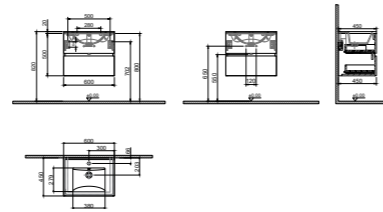

SIMPLE

Product Code	Product Descriptions	Exterior / Interior Material	Price

KB710138	KOBOS SIMPLE 60 CM BATHROOM CABINET SET WHITE	MELAMINE FACED PARTICLE BOARD	182,00 €
KB710139	KOBOS SIMPLE 60 CM BATHROOM CABINET SET MILING OAK	MELAMINE FACED PARTICLE BOARD	182,00 €
KB710140	KOBOS SIMPLE 60 CM BATHROOM CABINET SET LIGHT WALNUT	MELAMINE FACED PARTICLE BOARD	182,00 €
KB710240	KOBOS SIMPLE 60 CM BATHROOM CABINET SET CAMBRIAN	MELAMINE FACED PARTICLE BOARD	182,00 €
KB710340	KOBOS SIMPLE 60 CM BATHROOM CABINET SET GREY	MELAMINE FACED PARTICLE BOARD	182,00 €

WxDxH 60x45x50 cm

- Waste trap and strainer: These components are not included and must be purchased separately.
- Washbasin and Countertop: Not included in the product. Please refer to the product compatibility matrix/chart to select and order it separately.

KB710134	KOBOS SIMPLE 80 CM BATHROOM CABINET SET WHITE	MELAMINE FACED PARTICLE BOARD	187,00 €
KB710135	KOBOS SIMPLE 80 CM BATHROOM CABINET SET MILING OAK	MELAMINE FACED PARTICLE BOARD	187,00 €
KB710136	KOBOS SIMPLE 80 CM BATHROOM CABINET SET LIGHT WALNUT	MELAMINE FACED PARTICLE BOARD	187,00 €
KB710236	KOBOS SIMPLE 80 CM BATHROOM CABINET SET CAMBRIAN	MELAMINE FACED PARTICLE BOARD	187,00 €
KB710336	KOBOS SIMPLE 80 CM BATHROOM CABINET SET GREY	MELAMINE FACED PARTICLE BOARD	187,00 €