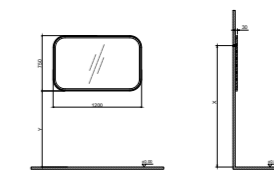

- All furniture is covered by a 2-year warranty.
- Please refer to the technical drawings for the exact dimensions of all products.