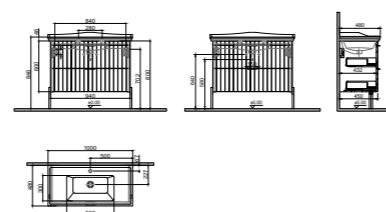

NOBLE

NEW

Product Code	Product Descriptions	Exterior / Interior Material	Price

KB710045	NOBLE 80 CM VANITY UNIT ARGENTO	MDF MATT LACQUER PAINT FINISH	466,00 €
KB710046	NOBLE 80 CM VANITY UNIT BIANCO	MDF MATT LACQUER PAINT FINISH	466,00 €
KB710047	NOBLE 80 CM VANITY UNIT LUNA	MDF MATT LACQUER PAINT FINISH	466,00 €
KB710048	NOBLE 80 CM VANITY UNIT LIGHT BLUE	MDF MATT LACQUER PAINT FINISH	466,00 €
KB710049	NOBLE 80 CM VANITY UNIT MINT	MDF MATT LACQUER PAINT FINISH	466,00 €

- Waste trap and strainer: These components are not included and must be purchased separately.
- Washbasin and Countertop: Not included in the product. Please refer to the product compatibility matrix/chart to select and order it separately.
- "Chrome Leg" and "Chrome Handle" are included. other colors must be ordered separately.

KB710050	NOBLE 100 CM VANITY UNIT ARGENTO	MDF MATT LACQUER PAINT FINISH	491,00 €
KB710051	NOBLE 100 CM VANITY UNIT BIANCO	MDF MATT LACQUER PAINT FINISH	491,00 €
KB710052	NOBLE 100 CM VANITY UNIT LUNA	MDF MATT LACQUER PAINT FINISH	491,00 €
KB710053	NOBLE 100 CM VANITY UNIT LIGHT BLUE	MDF MATT LACQUER PAINT FINISH	491,00 €
KB710054	NOBLE 100 CM VANITY UNIT MINT	MDF MATT LACQUER PAINT FINISH	491,00 €

- Waste trap and strainer: These components are not included and must be purchased separately.
- Washbasin and Countertop: Not included in the product. Please refer to the product compatibility matrix/chart to select and order it separately.
- "Chrome Leg" and "Chrome Handle" are included. other colors must be ordered separately.

- All furniture is covered by a 2-year warranty
- Please refer to the technical drawings for the exact dimensions of all products.

NOBLE

NEW

Product Code	Product Descriptions	Exterior / Interior Material	Price