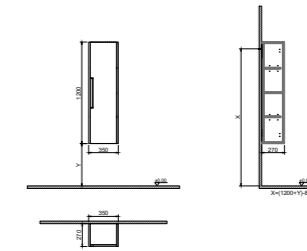

- All furniture is covered by a 2-year warranty.
- Please refer to the technical drawings for the exact dimensions of all products.