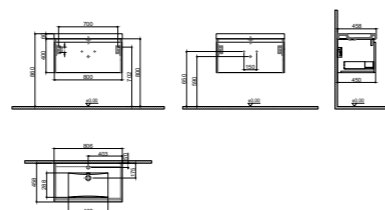

KB810050	KOBOS ZEN 100 CM Vanity Unit DARK WALNUT A	MELAMINE FACED PARTICLE BOARD	178,00 €
KB810150	KOBOS ZEN 100 CM Vanity Unit CARBON GREY	MELAMINE FACED PARTICLE BOARD	178,00 €
KB810250	KOBOS ZEN 100 CM Vanity Unit LIGHT WALNUT	MELAMINE FACED PARTICLE BOARD	178,00 €