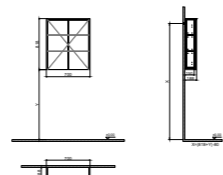

KB300003	KOBOS META 91 CM MIRROR CABINET ANTHRACITE	MATTE PET FOLIO FINISH OVER MDF - LED LIGHTING	207,00 €
KB300004	KOBOS META 91 CM MIRROR CABINET LIGHT GREY	MATTE PET FOLIO FINISH OVER MDF - LED LIGHTING	207,00 €
KB300005	KOBOS META 91 CM MIRROR CABINET BIANCO	MATTE PET FOLIO FINISH OVER MDF - LED LIGHTING	207,00 €