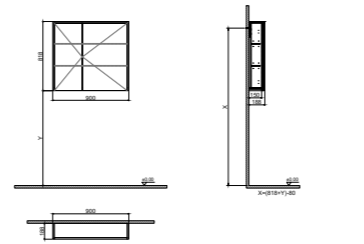

MIRRORS

Product Code	Product Descriptions	Exterior / Interior Material	Price

KB300000	KOBOS META 71 CM MIRROR CABINET ANTHRACITE	MATT PET FOLIO FINISH OVER MDF - LED	189,00 €
KB300001	KOBOS META 71 CM MIRROR CABINET LIGHT GREY	MATT PET FOLIO FINISH OVER MDF - LED	189,00 €
KB300002	KOBOS META 71 CM MIRROR CABINET BIANCO	MATT PET FOLIO FINISH OVER MDF - LED	189,00 €

WxDxH 71x20x82 cm

18 MM MATT PET FOLIO FINISH OVER MDF 4 MM MIRROR

- Led Lighting.
- 4000K and IP44, luminaire LED lighting is available.
- It should be connected directly to 220V power and should not be controlled from a room switch or a second switch.

KB300003	KOBOS META 91 CM MIRROR CABINET ANTHRACITE	MATT PET FOLIO FINISH OVER MDF - LED	207,00 €
KB300004	KOBOS META 91 CM MIRROR CABINET LIGHT GREY	MATT PET FOLIO FINISH OVER MDF - LED	207,00 €
KB300005	KOBOS META 91 CM MIRROR CABINET BIANCO	MATT PET FOLIO FINISH OVER MDF - LED	207,00 €