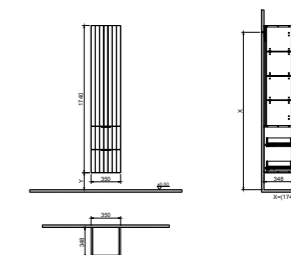

KB500012	KOBOS NOBLE COPPER HANDLE - ALUMINUM	Aluminum	9,60 €
KB500013	KOBOS NOBLE MATT BLACK KULP - ALUMINUM	Aluminum	10,20 €
KB500014	KOBOS NOBLE GOLDEN HANDLE	Aluminum	9,60 €
KB500015	KOBOS NOBLE COPPER LEG - ALUMINUM	Aluminum	33,80 €
KB500016	KOBOS NOBLE MATT BLACK LEG - ALUMINUM	Aluminum	21,40 €
KB500017	KOBOS NOBLE GOLDEN LEG	Aluminum	22,40 €