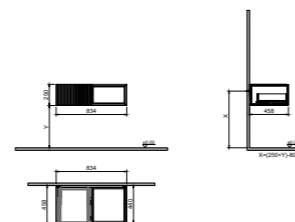

- All furniture is covered by a 2-year warranty.
- Please refer to the technical drawings for the exact dimensions of all products.

BELLA

Product Code	Product Descriptions	Exterior / Interior	Price

KB700033	KOBOS WALL HUNG UPPER UNIT WITH DOOR AND OPEN SHELF VANILLA	MDF MATT LACQUER PAINT FINISH / LEFTID WOOD	393,00 €
KB700034	KOBOS WALL HUNG UPPER UNIT WITH DOOR AND OPEN SHELF BLUE GREY	MDF MATT LACQUER PAINT FINISH / LEFTID WOOD	393,00 €
KB700035	KOBOS WALL HUNG UPPER UNIT WITH DOOR AND OPEN SHELF LUNA	MDF MATT LACQUER PAINT FINISH / LEFTID WOOD	393,00 €

WxDxH 62x27x25 cm