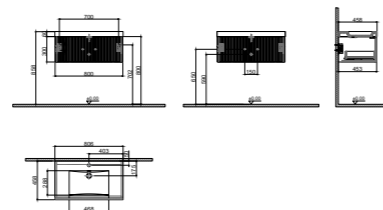

KB710027	NEW BELLA 100 CM VANITY UNIT VANILLA	MDF MATT LACQUER PAINT FINISH	304,00 €
KB710028	NEW BELLA 100 CM VANITY UNIT BLUE GREY	MDF MATT LACQUER PAINT FINISH	304,00 €
KB710029	NEW BELLA 100 CM VANITY UNIT LUNA	MDF MATT LACQUER PAINT FINISH	304,00 €