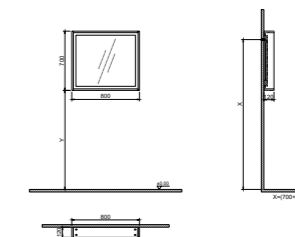

KB810065	KOBOS LUMIA 100X70 SHELF FRAME MIRROR STONE GREY	MDF LACQUERED PANEL - LED	230,00 €
KB810165	KOBOS LUMIA 100X70 SHELF FRAME MIRROR PLATINUM	MDF LACQUERED PANEL - LED	230,00 €
KB810265	KOBOS LUMIA 100X70 SHELF FRAME MIRROR SMOKE GREY	MDF LACQUERED PANEL - LED	230,00 €