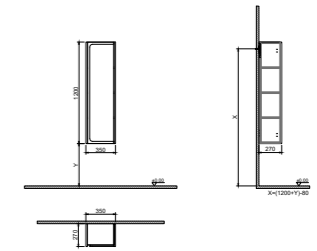

WxDxH 35x30x120 cm

- All furniture is covered by a 2-year warranty.
- Please refer to the technical drawings for the exact dimensions of all products.

EYLÜL

80 cm / 100 cm

Color Options

Body & Cover

MDF MATT LACQUER
PAINT FINISH