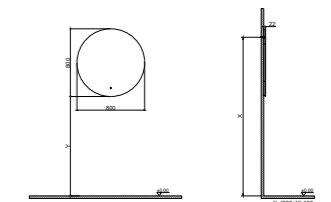

MIRRORS

Product Code	Product Descriptions	Exterior / Interior Material	Price

KB710004	KOBOS 20 MM FLAT FRAME MIRROR BIANCO	MDF MATT LACQUER PAINT FINISH MIRROR	201,00 €
KB710005	KOBOS 20 MM FLAT FRAME MIRROR LIGHT GREY	MDF MATT LACQUER PAINT FINISH MIRROR	156,00 €
KB710006	KOBOS 20 MM FLAT FRAME MIRROR BLUE GREY	MDF MATT LACQUER PAINT FINISH MIRROR	156,00 €
KB710007	KOBOS 20 MM FLAT FRAME MIRROR ANTRASIT	MDF MATT LACQUER PAINT FINISH MIRROR	156,00 €

WxDxH 70x2x100 cm

MDF MATT LACQUER PAINT FINISH

- LIMITED TO STOCKS

KB800022	KOBOS GLORÍA 75X100 MM MIRROR ARGENTO	OVAL RECTANGULAR MIRROR	424,00 €
KB800122	KOBOS GLORÍA 75X100 MM MIRROR BEIGE	OVAL RECTANGULAR MIRROR	424,00 €
KB800222	KOBOS GLORÍA 75X100 MM MIRROR BIANCO	OVAL RECTANGULAR MIRROR	424,00 €

WxDxH 75x3x100 cm

30 MM MDF LACQUER PAINT MATT FINISH 4 MM MIRROR- Led Lighting

- 4000K and IP44, luminaire LED lighting is available.
- It should be connected directly to 220V power and should not be controlled from a room switch or a second switch.

KB810022	KOBOS GLORÍA 75X120 MM MIRROR ARGENTO	OVAL RECTANGULAR MIRROR	480,00 €
KB810122	KOBOS GLORÍA 75X120 MM MIRROR BEIGE	OVAL RECTANGULAR MIRROR	480,00 €
KB810222	KOBOS GLORÍA 75X120 MM MIRROR BIANCO	OVAL RECTANGULAR MIRROR	480,00 €

WxDxH 75x3x120 cm

30 MM MDF LACQUER PAINT MATT FINISH 4 MM MIRROR- Led Lighting

- 4000K and IP44, luminaire LED lighting is available.
- It should be connected directly to 220V power and should not be controlled from a room switch or a second switch.

MIRRORS

Product Code	Product Descriptions	Exterior / Interior Material	Price