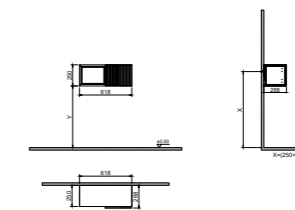

BELLA

Product Code	Product Descriptions	Exterior / Interior Material	Price

KB710024	NEW BELLA 80 CM VANITY UNIT VANILLA	MDF MATT LACQUER PAINT FINISH	290,00 €
KB710025	NEW BELLA 80 CM VANITY UNIT BLUE GREY	MDF MATT LACQUER PAINT FINISH	290,00 €
KB710026	NEW BELLA 80 CM VANITY UNIT LUNA	MDF MATT LACQUER PAINT FINISH	290,00 €

- Waste trap and strainer: These components are not included and must be purchased separately.
- Washbasin and Countertop: Not included in the product. Please refer to the product compatibility matrix/chart to select and order it separately.

KB710027	NEW BELLA 100 CM VANITY UNIT VANILLA	MDF MATT LACQUER PAINT FINISH	304,00 €
KB710028	NEW BELLA 100 CM VANITY UNIT BLUE GREY	MDF MATT LACQUER PAINT FINISH	304,00 €
KB710029	NEW BELLA 100 CM VANITY UNIT LUNA	MDF MATT LACQUER PAINT FINISH	304,00 €

WxDxH 100x45x30 cm

- Waste trap and strainer: These components are not included and must be purchased separately.
- Washbasin and Countertop: Not included in the product. Please refer to the product compatibility matrix/chart to select and order it separately.

KB700030	KOBOS BELLA WALL HUNG LOWER UNIT WITH DRAWER AND OPEN SHELF VANILLA	MDF MATT LACQUER PAINT FINISH / LEFTID WOOD	514,00 €
KB700031	KOBOS BELLA WALL HUNG LOWER UNIT WITH DRAWER AND OPEN SHELF BLUE GREY	MDF MATT LACQUER PAINT FINISH / LEFTID WOOD	514,00 €
KB700032	KOBOS BELLA WALL HUNG LOWER UNIT WITH DRAWER AND OPEN SHELF LUNA	MDF MATT LACQUER PAINT FINISH / LEFTID WOOD	514,00 €

- All furniture is covered by a 2-year warranty.
- Please refer to the technical drawings for the exact dimensions of all products.

BELLA

Product Code	Product Descriptions	Exterior / Interior	Price