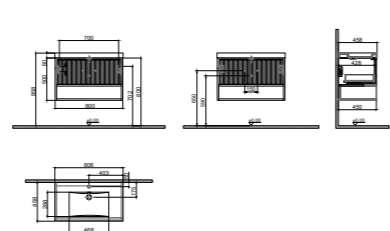

ELEGANT

Product Code	Product Descriptions	Exterior / Interior Material	Price

KB710124	ELEGANT 60 CM VANITY UNIT GREY OAK + VANILLA	MELAMINE FACED PARTICLE BOARD / MDF MATT LACQUER PAINT FINISH	253,00 €
KB710125	ELEGANT 60 CM VANITY UNIT MILING OAK + ARGENTO	MELAMINE FACED PARTICLE BOARD / MDF MATT LACQUER PAINT FINISH	253,00 €
KB710126	ELEGANT 60 CM VANITY UNIT LIGHT WALNUT + LUNA	MELAMINE FACED PARTICLE BOARD / MDF MATT LACQUER PAINT FINISH	253,00 €

WxDxH 60x45x50 cm

- Body material: MELAMINE FACED PARTICLE BOARD
  Door material: MDF MATT LACQUER PAINT FINISH
- Waste trap and strainer: These components are not included and must be purchased separately.
- Washbasin and Countertop: Not included in the product. Please refer to the product compatibility matrix/chart to select and order it separately.

KB710092	ELEGANT 80 CM VANITY UNIT GREY OAK + VANILLA	MELAMINE FACED PARTICLE BOARD / MDF MATT LACQUER PAINT FINISH	267,00 €
KB710093	ELEGANT 80 CM VANITY UNIT MILING OAK + ARGENTO	MELAMINE FACED PARTICLE BOARD / MDF MATT LACQUER PAINT FINISH	267,00 €
KB710094	ELEGANT 80 CM VANITY UNIT LIGHT WALNUT + LUNA	MELAMINE FACED PARTICLE BOARD / MDF MATT LACQUER PAINT FINISH	267,00 €

WxDxH80x45x50 cm

- Body material: MELAMINE FACED PARTICLE BOARD
  Door material: MDF MATT LACQUER PAINT FINISH
- Waste trap and strainer: These components are not included and must be purchased separately.
- Washbasin and Countertop: Not included in the product. Please refer to the product compatibility matrix/chart to select and order it separately.

- All furniture is covered by a 2-year warranty.
- Please refer to the technical drawings for the exact dimensions of all products.

ELEGANT

Product Code	Product Descriptions	Exterior / Interior Material	Price