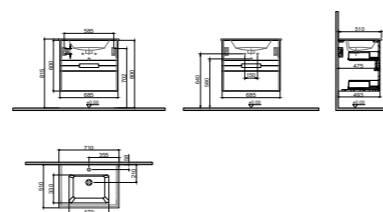

META

Product Code	Product Descriptions	Exterior / Interior Material	Price

KB710036	META 71 CM VANITY UNIT ANTHRACITE	MATTE PET FOLIO FINISH OVER MDF	289,00 €
KB710037	META 71 CM VANITY UNIT LIGHT GREY	MATTE PET FOLIO FINISH OVER MDF	289,00 €
KB710038	META 71 CM VANITY UNIT BIANCO	MATTE PET FOLIO FINISH OVER MDF	289,00 €

WxDxH 71x50x60 cm

- Waste trap and strainer: These components are not included and must be purchased separately.
- Washbasin and Countertop: Not included in the product. Please refer to the product compatibility matrix/chart to select and order it separately.

KB710039	META 91 CM VANITY UNIT ANTHRACITE	MATTE PET FOLIO FINISH OVER MDF	303,00 €
KB710040	META 91 CM VANITY UNIT LIGHT GREY	MATTE PET FOLIO FINISH OVER MDF	303,00 €
KB710041	META 91 CM VANITY UNIT BIANCO	MATTE PET FOLIO FINISH OVER MDF	303,00 €

WxDxH 91x50x60 cm

- Waste trap and strainer: These components are not included and must be purchased separately.
- Washbasin and Countertop: Not included in the product. Please refer to the product compatibility matrix/chart to select and order it separately.