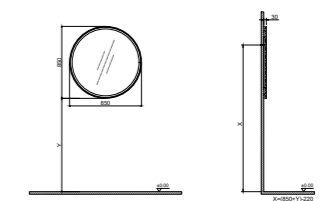

MIRRORS

Product Code	Product Descriptions	Exterior / Interior Material	Price

KB800033	KOBOS SANTA Ø850 MM MIRROR BLACK	MDF MATT LACQUER PAINT FINISH LED	444,00 €
KB800133	KOBOS SANTA Ø850 MM MIRROR STONE GREY	MDF MATT LACQUER PAINT FINISH LED	383,00 €
KB800233	KOBOS SANTA Ø850 MM MIRROR PLATINUM	MDF MATT LACQUER PAINT FINISH LED	383,00 €

WxDxH Ø85x2xØ85 cm

30 MM MDF LACQUER PAINT MATT FINISH 4 MM MIRROR- Led Lighting

- 4000K and IP44, luminaire LED lighting is available.
- It should be connected directly to 220V power and should not be controlled from a room switch or a second switch.