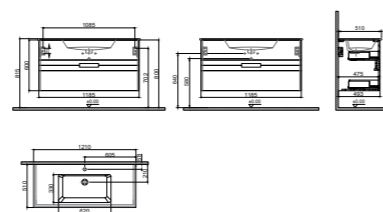

META

Product Code	Product Descriptions	Exterior / Interior Material	Price

KB710036	META 71 CM VANITY UNIT ANTHRACITE	MATTE PET FOLIO FINISH OVER MDF	289,00 €
KB710037	META 71 CM VANITY UNIT LIGHT GREY	MATTE PET FOLIO FINISH OVER MDF	289,00 €
KB710038	META 71 CM VANITY UNIT BIANCO	MATTE PET FOLIO FINISH OVER MDF	289,00 €

WxDxH 71x50x60 cm

- Waste trap and strainer: These components are not included and must be purchased separately.
- Washbasin and Countertop: Not included in the product. Please refer to the product compatibility matrix/chart to select and order it separately.

KB710039	META 91 CM VANITY UNIT ANTHRACITE	MATTE PET FOLIO FINISH OVER MDF	303,00 €
KB710040	META 91 CM VANITY UNIT LIGHT GREY	MATTE PET FOLIO FINISH OVER MDF	303,00 €
KB710041	META 91 CM VANITY UNIT BIANCO	MATTE PET FOLIO FINISH OVER MDF	303,00 €

WxDxH 91x50x60 cm

- Waste trap and strainer: These components are not included and must be purchased separately.
- Washbasin and Countertop: Not included in the product. Please refer to the product compatibility matrix/chart to select and order it separately.

KB710042	META 121 CM VANITY UNIT ANTHRACITE	MATTE PET FOLIO FINISH OVER MDF	329,00 €
KB710043	META 121 CM VANITY UNIT LIGHT GREY	MATTE PET FOLIO FINISH OVER MDF	329,00 €
KB710044	META 121 CM VANITY UNIT BIANCO	MATTE PET FOLIO FINISH OVER MDF	329,00 €

WxDxH 121x50x60 cm

- Waste trap and strainer: These components are not included and must be purchased separately.
- Washbasin and Countertop: Not included in the product. Please refer to the product compatibility matrix/chart to select and order it separately.

- All furniture is covered by a 2-year warranty.
- Please refer to the technical drawings for the exact dimensions of all products.

META