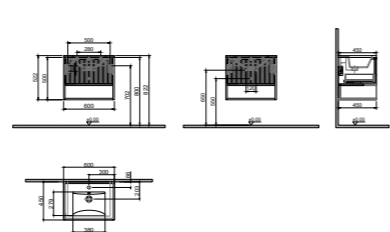

ELEGANT

Product Code	Product Descriptions	Exterior / Interior Material	Price

KB710124	ELEGANT 60 CM VANITY UNIT GREY OAK + VANILLA	MELAMINE FACED PARTICLE BOARD / MDF MATT LACQUER PAINT FINISH	253,00 €
KB710125	ELEGANT 60 CM VANITY UNIT MILING OAK + ARGENTO	MELAMINE FACED PARTICLE BOARD / MDF MATT LACQUER PAINT FINISH	253,00 €
KB710126	ELEGANT 60 CM VANITY UNIT LIGHT WALNUT + LUNA	MELAMINE FACED PARTICLE BOARD / MDF MATT LACQUER PAINT FINISH	253,00 €

WxDxH 60x45x50 cm

- Body material: MELAMINE FACED PARTICLE BOARD
  Door material: MDF MATT LACQUER PAINT FINISH
- Waste trap and strainer: These components are not included and must be purchased separately.
- Washbasin and Countertop: Not included in the product. Please refer to the product compatibility matrix/chart to select and order it separately.

KB710092	ELEGANT 80 CM VANITY UNIT GREY OAK + VANILLA	MELAMINE FACED PARTICLE BOARD / MDF MATT LACQUER PAINT FINISH	267,00 €
KB710093	ELEGANT 80 CM VANITY UNIT MILING OAK + ARGENTO	MELAMINE FACED PARTICLE BOARD / MDF MATT LACQUER PAINT FINISH	267,00 €
KB710094	ELEGANT 80 CM VANITY UNIT LIGHT WALNUT + LUNA	MELAMINE FACED PARTICLE BOARD / MDF MATT LACQUER PAINT FINISH	267,00 €