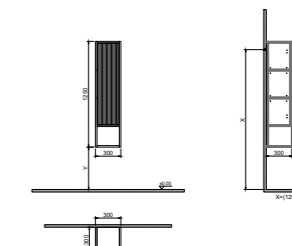

- All furniture is covered by a 2-year warranty.
- Please refer to the technical drawings for the exact dimensions of all products.