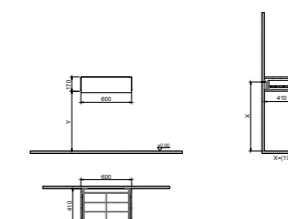

- All furniture is covered by a 2-year warranty.
- Please refer to the technical drawings for the exact dimensions of all products.