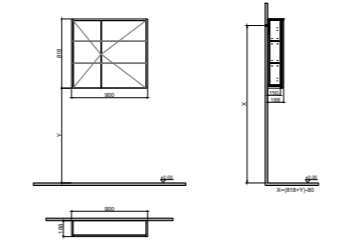

KB300006	KOBOS META 121 CM MIRROR CABINET ANTHRACITE	MATT PET FOLIO FINISH OVER MDF - LED	264,00 €
KB300007	KOBOS META 121 CM MIRROR CABINET LIGHT GREY	MATT PET FOLIO FINISH OVER MDF - LED	264,00 €
KB300008	KOBOS META 121 CM MIRROR CABINET BIANCO	MATT PET FOLIO FINISH OVER MDF - LED	264,00 €