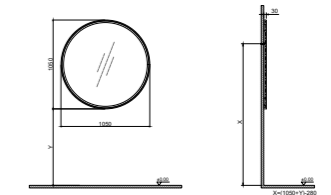

WxDxH Ø105x2xØ105 cm

30 MM MDF LACQUER PAINT MATT FINISH 4 MM MIRROR- Led Lighting

- 4000K and IP44, luminaire LED lighting is available.
- It should be connected directly to 220V power and should not be controlled from a room switch or a second switch.

KB710106	KOBOS SENSORIZED MIRROR 800 MM	LED MIRROR	285€

WxDxH Ø85x2xØ85 cm

Sensorized - Led Lighting

- 4000K and IP44, luminaire LED lighting is available.
- It should be connected directly to 220V power and should not be controlled from a room switch or a second switch.

- LIMITED TO STOCKS