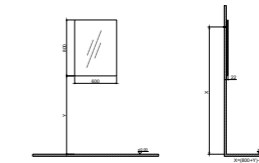

Compatible Mirrors

KB710141	KOBOS SIMPLE 60X80 FLAT FRAMLESS MIRROR	MIRROR	71,00 €
----------	---	--------	---------

WxDxH 60x2x80 cm

18 MM PARTICLE BOARD 4 MM MIRROR

- No Led Lighting

KB710137	KOBOS SIMPLE 80X80 FLAT FRAMLESS MIRROR	MIRROR	75,00 €
----------	---	--------	---------