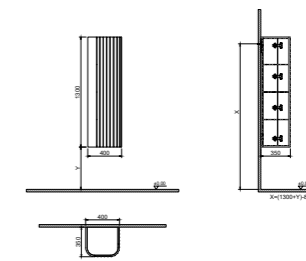

KB800022	KOBOS GLORIA 75X100 MIRROR ARGENTO	MDF MATT LACQUER PAINT FINISH - LED	424,00 €
KB800122	KOBOS GLORIA 75X100 MIRROR BEIGE	MDF MATT LACQUER PAINT FINISH - LED	424,00 €
KB800222	KOBOS GLORIA 75X100 MIRROR BIANCO	MDF MATT LACQUER PAINT FINISH - LED	424,00 €

WxDxH 100x3x75 cm

- 30 MM MDF LACQUER PAINT MATT FINISH
- 4 MM MIRROR - Led Lighting
- 4000K and IP44,
- It should be connected directly to 220V power and should not be controlled from a room switch or a second switch.