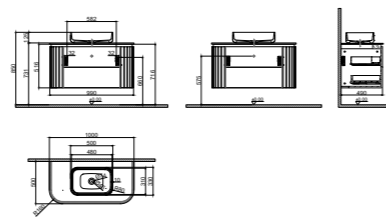

WxDxH 100x50x50 cm

- Waste trap and strainer: These components are not included and must be purchased separately.
- Washbasin and Countertop: Not included in the product. Please refer to the product compatibility matrix/chart to select and order it separately.