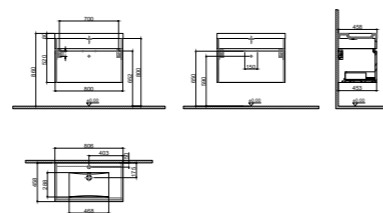

HARMONY

Product Code	Product Descriptions	Exterior / Interior Material	Price

KB710012	NEW HARMONY 80 CM VANITY UNIT ANTHRACITE MEGURO	MATT PET FOLIO FINISH OVER MDF / MELAMINE FACED PARTICLE BOARD	241,00 €
KB710013	NEW HARMONY 80 CM VANITY UNIT BIANCO MEGURO	MATT PET FOLIO FINISH OVER MDF / MELAMINE FACED PARTICLE BOARD	241,00 €
KB710014	NEW HARMONY 80 CM VANITY UNIT LIGHT GREY MEGURO	MATT PET FOLIO FINISH OVER MDF / MELAMINE FACED PARTICLE BOARD	241,00 €

- Waste trap and strainer: These components are not included and must be purchased separately.
- Washbasin and Countertop: Not included in the product. Please refer to the product compatibility matrix/chart to select and order it separately.

KB710015	NEW HARMONY 100 CM VANITY UNIT ANTHRACITE MEGURO	MATT PET FOLIO FINISH OVER MDF / MELAMINE FACED PARTICLE BOARD	252,00 €
KB710016	NEW HARMONY 100 CM VANITY UNIT BIANCO MEGURO	MATT PET FOLIO FINISH OVER MDF / MELAMINE FACED PARTICLE BOARD	252,00 €
KB710017	NEW HARMONY 100 CM VANITY UNIT LIGHT GREY MEGURO	MATT PET FOLIO FINISH OVER MDF / MELAMINE FACED PARTICLE BOARD	252,00 €