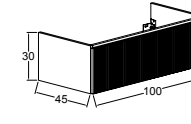

KOBOS BELLA 100 CM
LAVABO DOLABI
/ KOBOS BELLA 100 CM
WASHBASIN CABINET