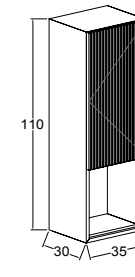

KOBOS BELLA 110 CM
BOY DOLAP L - R
/ KOBOS BELLA 110CM
TALL CABINET L - R

Lake Kaplama

Tam Açılır

Yavaş Kapanır

Bas Aç

Lavabo seçimi için s.106 - s.107
uyum tablosunu inceleyin
See compatibility table on
p.106 - p.107 for sink selection.