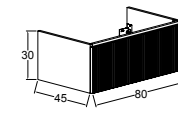

### 80 cm / 100 cm

Renk Seçenekleri  
Colour Options

Blue Grey

Luna

Vanilla

KOBOS BELLA 62 CM  
KAPAKLI VE MASİF AÇIK  
RAFLI DOLAP  
/ KOBOS BELLA 62 CM  
CABINET WITH DOORS AND  
SOLID OPEN SHELVES

KOBOS BELLA 83 CM  
ÇEKMECELİ VE MASİF  
AÇIK RAFLI DOLAP  
/ KOBOS BELLA 83 CM  
CABINET WITH DRAWERS AND  
SOLID OPEN SHELVES