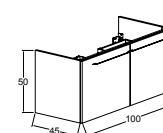

KOBOS SERENITY 100 CM
KAPAKLI LAVABO DOLABI
/ KOBOS SERENITY 100 CM
WASHBASIN CABINET WITH DOOR