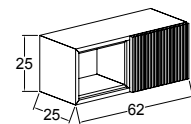

### 80 cm / 100 cm

Renk Seçenekleri  
Colour Options

Blue Grey

Luna

Vanilla

KOBOS BELLA 62 CM  
KAPAKLI VE MASİF AÇIK  
RAFLI DOLAP  
/ KOBOS BELLA 62 CM  
CABINET WITH DOORS AND  
SOLID OPEN SHELVES

KOBOS BELLA 83 CM  
ÇEKMECELİ VE MASİF  
AÇIK RAFLI DOLAP  
/ KOBOS BELLA 83 CM  
CABINET WITH DRAWERS AND  
SOLID OPEN SHELVES