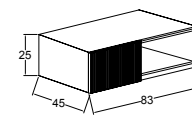

### 80 cm / 100 cm

Renk Seçenekleri  
Colour Options

Blue Grey

Luna

Vanilla

KOBOS BELLA 62 CM  
KAPAKLI VE MASİF AÇIK  
RAFLI DOLAP  
/ KOBOS BELLA 62 CM  
CABINET WITH DOORS AND  
SOLID OPEN SHELVES

KOBOS BELLA 83 CM  
ÇEKMECELİ VE MASİF  
AÇIK RAFLI DOLAP  
/ KOBOS BELLA 83 CM  
CABINET WITH DRAWERS AND  
SOLID OPEN SHELVES